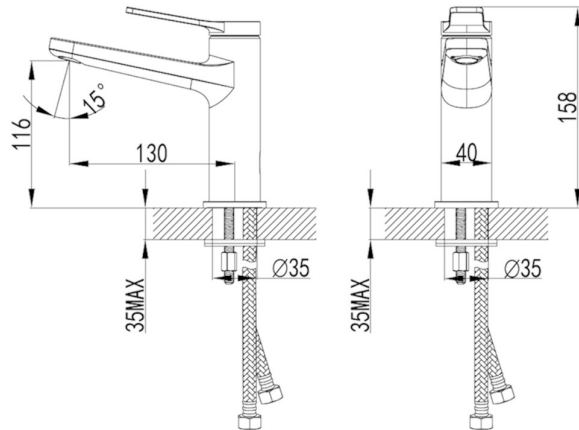

SUMMER

DORA Basin Mixer

WNW168073JDH

Our Dora tapware series is the ideal choice for any modern Australian bathroom. This solid brass range is characterised by its gently squared edges. The Dora Basin Mixer is available in Brushed Nickel or a Chrome/Black finish.

Available Finishes: Brushed Nickel (WNW168073NN)
 Chrome & Black (WNW168073JDH)

Material Solid Brass Construction

WELS Rating 5 Star – 5.0 litres/min

Temperature Maximum 80°C

Pressure Maximum 500 kpa

Warranty: 15 Year Cartridge
 7 Year Product or Parts
 3 Year Finish (Chrome finish covered under standard Product or Parts Warranty)
Please refer to Warranty Guide for full terms & conditions

While we aim to ensure the specifications shown are correct at time of printing, Summer reserves the right to make modifications without prior notice. Always use the physical product measurements for mark-ups and roughing-in as the line drawing shown may differ from the actual product over time. All measurements are shown in millimetres. Colours may vary from image shown.