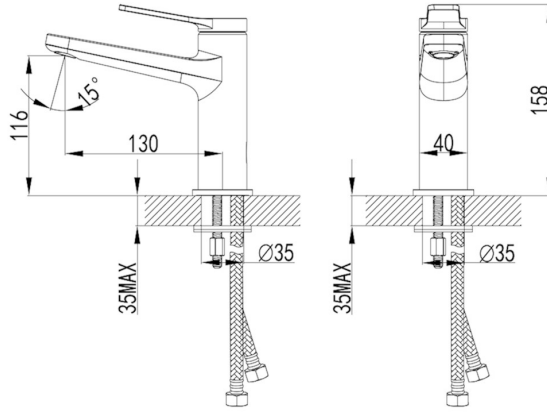

## DORA Basin Mixer

WNW168073NN

Our Dora tapware series is the ideal choice for any modern Australian bathroom. This solid brass range is characterised by its gently squared edges. The Dora Basin Mixer is available in Brushed Nickel or a Chrome/Black finish.

Available Finishes:      Brushed Nickel (WNW168073NN)  
   Chrome & Black (WNW168073JDH)

Material                      Solid Brass Construction

WELS Rating                5 Star – 5.0 litres/min

Temperature                Maximum 80°C

While we aim to ensure the specifications shown are correct at time of printing, Summer reserves the right to make modifications without prior notice. Always use the physical product measurements for mark-ups and roughing-in as the line drawing shown may differ from the actual product over time. All measurements are shown in millimetres. Colours may vary from image shown.