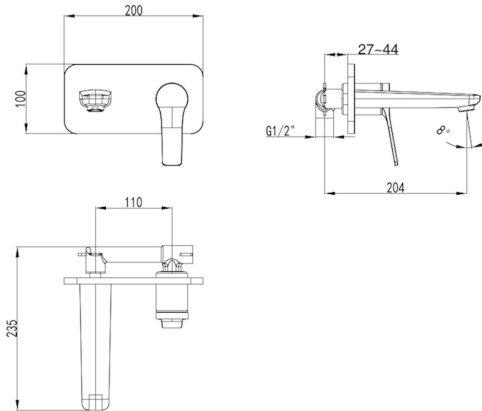

DORA Wall Basin/Bath Mixer

WNX148073JDH

Our Dora tapware series is the ideal choice for any modern Australian bathroom. This solid brass range is characterised by its gently squared edges. The Dora Bath/Basin Mixer is available in Brushed Nickel or a Chrome/Black finish.

Available Finishes: Brushed Nickel (WNX148073NN)
Chrome & Black (WNX148073JDH)

Material Solid Brass Construction

WELS Rating 5 Star – 5.0 litres/min

Temperature Maximum 80°C

Pressure Maximum 500 kpa

Warranty: 15 Year Cartridge
7 Year Product or Parts
3 Year Finish (Chrome finish covered under standard Product or Parts Warranty)
Please refer to Warranty Guide for full terms & conditions

While we aim to ensure the specifications shown are correct at time of printing, Summer reserves the right to make modifications without prior notice. Always use the physical product measurements for mark-ups and roughing-in as the line drawing shown may differ from the actual product over time. All measurements are shown in millimetres. Colours may vary from image shown.