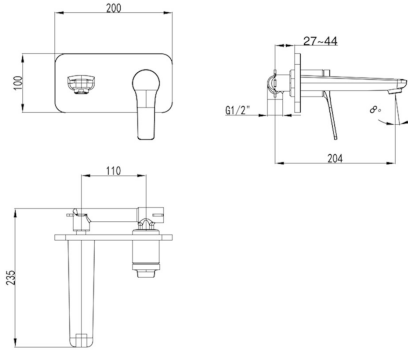

DORA Wall Basin/Bath Mixer

WNX148073NN

Our Dora tapware series is the ideal choice for any modern Australian bathroom. This solid brass range is characterised by its gently squared edges. The Dora Bath/Basin Mixer is available in Brushed Nickel or a Chrome/Black finish.

Available Finishes: Brushed Nickel (WNX148073NN)
Chrome & Black (WNX148073JDH)

Material Solid Brass Construction

WELS Rating 5 Star – 5.0 litres/min

Temperature Maximum 80°C

Pressure Maximum 500 kpa

Warranty: 15 Year Cartridge
7 Year Product or Parts
3 Year Finish (Chrome finish covered under standard Product or Parts Warranty)
Please refer to Warranty Guide for full terms & conditions

While we aim to ensure the specifications shown are correct at time of printing, Summer reserves the right to make modifications without prior notice. Always use the physical product measurements for mark-ups and roughing-in as the line drawing shown may differ from the actual product over time. All measurements are shown in millimetres. Colours may vary from image shown.