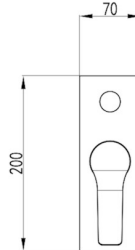

DORA Wall Mixer with Diverter

WNX248A73JDH

Our Dora tapware series is the ideal choice for any modern Australian bathroom. This solid brass range is characterised by its gently squared edges. The Dora Shower/Wall Diverter Mixer is available in Brushed Nickel or a Chrome/Black finish.

Available Finishes: Brushed Nickel (WNX248A73NN)
 Chrome & Black (WNX248A73JDH)

Material Solid Brass Construction

Temperature Maximum 80°C

Pressure Maximum 500 kpa

Warranty: 15 Year Cartridge
 7 Year Product or Parts
 3 Year Finish (Chrome finish covered under standard Product or Parts Warranty)
 Please refer to Warranty Guide for full terms & conditions

While we aim to ensure the specifications shown are correct at time of printing, Summer reserves the right to make modifications without prior notice. Always use the physical product measurements for mark-ups and roughing-in as the line drawing shown may differ from the actual product over time. All measurements are shown in millimetres. Colours may vary from image shown.