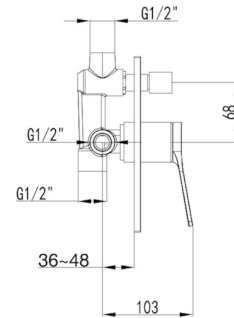

DORA Wall Mixer with Diverter

WNX248A73JDH

Our Dora tapware series is the ideal choice for any modern Australian bathroom. This solid brass range is characterised by its gently squared edges. The Dora Shower/Wall Diverter Mixer is available in Brushed Nickel or a Chrome/Black finish.

Available Finishes: Brushed Nickel (WNX248A73NN)
 Chrome & Black (WNX248A73JDH)

Material Solid Brass Construction

Temperature Maximum 80°C

Pressure Maximum 500 kpa

Warranty: 15 Year Cartridge
 7 Year Product or Parts
 3 Year Finish (Chrome finish covered under standard Product or Parts Warranty)
 Please refer to Warranty Guide for full terms & conditions

While we aim to ensure the specifications shown are correct at time of printing, Summer reserves the right to make modifications without prior notice. Always use the physical product measurements for mark-ups and roughing-in as the line drawing shown may differ from the actual product over time. All measurements are shown in millimetres. Colours may vary from image shown.