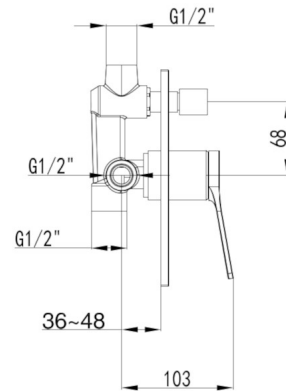

DORA Wall Mixer with Diverter

WNX248A73NN

Our Dora tapware series is the ideal choice for any modern Australian bathroom. This solid brass range is characterised by its gently squared edges. The Dora Shower/Wall Diverter Mixer is available in Brushed Nickel or a Chrome/Black finish.

Available Finishes: Brushed Nickel (WNX248A73NN)
 Chrome & Black (WNX248A73JDH)

Material Solid Brass Construction

Temperature Maximum 80°C

Pressure Maximum 500 kpa

Warranty: 15 Year Cartridge
 7 Year Product or Parts
 3 Year Finish (Chrome finish covered under standard Product or Parts Warranty)
Please refer to Warranty Guide for full terms & conditions

While we aim to ensure the specifications shown are correct at time of printing, Summer reserves the right to make modifications without prior notice. Always use the physical product measurements for mark-ups and roughing-in as the line drawing shown may differ from the actual product over time. All measurements are shown in millimetres. Colours may vary from image shown.