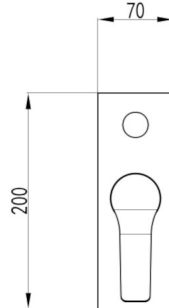

DORA Wall Mixer with Diverter

WNX248A73NN

Our Dora tapware series is the ideal choice for any modern Australian bathroom. This solid brass range is characterised by its gently squared edges. The Dora Shower/Wall Diverter Mixer is available in Brushed Nickel or a Chrome/Black finish.

Available Finishes: Brushed Nickel (WNX248A73NN)
 Chrome & Black (WNX248A73JDH)

Material Solid Brass Construction

Temperature Maximum 80°C

Pressure Maximum 500 kpa

Warranty: 15 Year Cartridge
 7 Year Product or Parts
 3 Year Finish (Chrome finish covered under standard Product or Parts Warranty)
Please refer to Warranty Guide for full terms & conditions

While we aim to ensure the specifications shown are correct at time of printing, Summer reserves the right to make modifications without prior notice. Always use the physical product measurements for mark-ups and roughing-in as the line drawing shown may differ from the actual product over time. All measurements are shown in millimetres. Colours may vary from image shown.