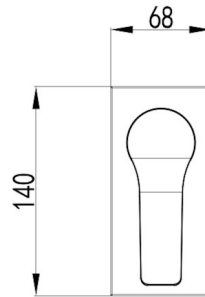

DORA WALL Mixer

WNX348A73JDH

Our Dora tapware series is the ideal choice for any modern Australian bathroom. This solid brass range is characterised by its gently squared edges. The Dora Shower/Wall Mixer is available in Brushed Nickel or a Chrome/Black finish.

Available Finishes	Brushed Nickel (WNX348A73NN) Chrome & Black (WNX348A73JDH)
Material	Solid Brass Construction
Temperature	Maximum 80°C
Pressure	Maximum 500 kpa
Warranty:	15 Year Cartridge 7 Year Product or Parts 3 Year Finish (Chrome finish covered under standard Product or Parts Warranty) <i>Please refer to Warranty Guide for full terms & conditions</i>

While we aim to ensure the specifications shown are correct at time of printing, Summer reserves the right to make modifications without prior notice. Always use the physical product measurements for mark-ups and roughing-in as the line drawing shown may differ from the actual product over time. All measurements are shown in millimetres. Colours may vary from image shown.