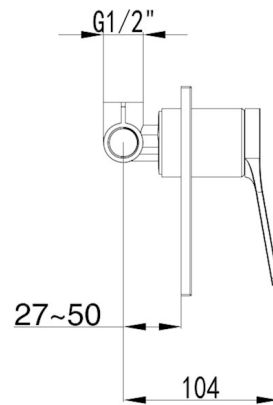

DORA WALL Mixer

WNX348A73JDH

Our Dora tapware series is the ideal choice for any modern Australian bathroom. This solid brass range is characterised by its gently squared edges. The Dora Shower/Wall Mixer is available in Brushed Nickel or a Chrome/Black finish.

Available Finishes	Brushed Nickel (WNX348A73NN) Chrome & Black (WNX348A73JDH)
Material	Solid Brass Construction
Temperature	Maximum 80°C
Pressure	Maximum 500 kpa
Warranty:	15 Year Cartridge 7 Year Product or Parts 3 Year Finish (Chrome finish covered under standard Product or Parts Warranty) <i>Please refer to Warranty Guide for full terms & conditions</i>

While we aim to ensure the specifications shown are correct at time of printing, Summer reserves the right to make modifications without prior notice. Always use the physical product measurements for mark-ups and roughing-in as the line drawing shown may differ from the actual product over time. All measurements are shown in millimetres. Colours may vary from image shown.