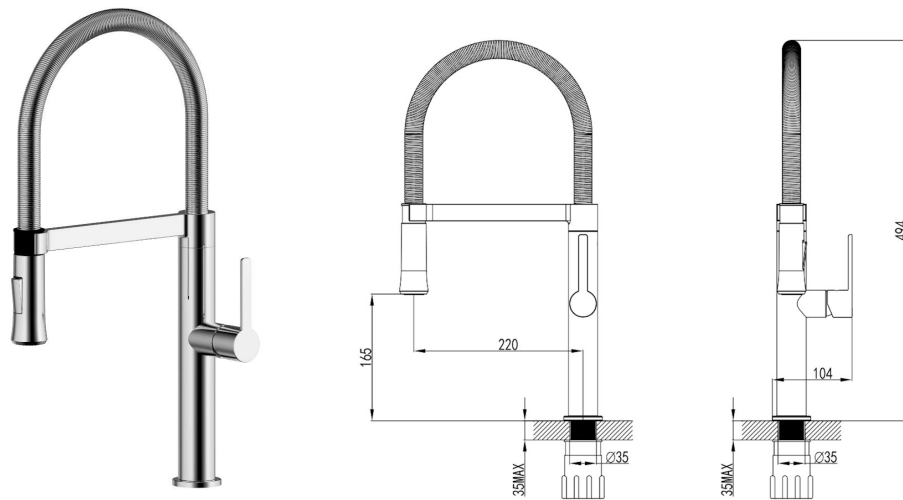

# Vesta Sink Mixer - Chrome (Pull Out)

WPD569079C-2540

The Vesta Pull out Sink Mixer features a flexible coil hose to make washing dishes and cleaning your sink more convenient and efficient. Its durability comes from its solid brass construction whilst the pin handle adds a modern timelessness to its design.

Finish: Chrome  
Material: Solid Brass Construction

WELS Rating: 5 Star – 5.5 litres/min

Temperature: Maximum 80°C

Pressure: Maximum 500 kpa

**Warranty:**  
15 Year Cartridge  
7 Year Product or Parts  
3 Year Finish (Chrome finish covered under standard Product or Parts Warranty)  
*Please refer to Warranty Guide for full terms & conditions*

While we aim to ensure the specifications shown are correct at time of printing, Summer reserves the right to make modifications without prior notice. Always use the physical product measurements for mark-ups and roughing-in as the line drawing shown may differ from the actual product over time. All measurements are shown in millimetres. Colours may vary from image shown.