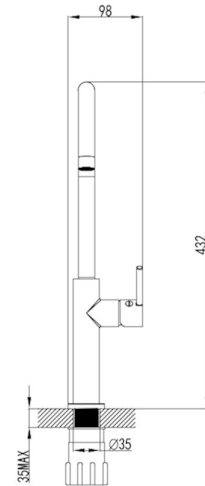

Our Venus Sink Mixer is the ideal choice for any modern Australian kitchen with its perfect goose neck curve and pin handle. This solid brass mixer is available in all Chrome or Chrome/Black.

Finish: Chrome
Material: Solid Brass Construction

WELS Rating: 5 Star – 5.5 litres/min

Temperature: Maximum 80°C

Pressure: Maximum 500 kpa

Warranty: 15 Year Cartridge
7 Year Product or Parts
3 Year Finish (Chrome finish covered under standard Product or Parts Warranty)
Please refer to Warranty Guide for full terms & conditions

While we aim to ensure the specifications shown are correct at time of printing, Summer reserves the right to make modifications without prior notice. Always use the physical product measurements for mark-ups and roughing-in as the line drawing shown may differ from the actual product over time. All measurements are shown in millimetres. Colours may vary from image shown.