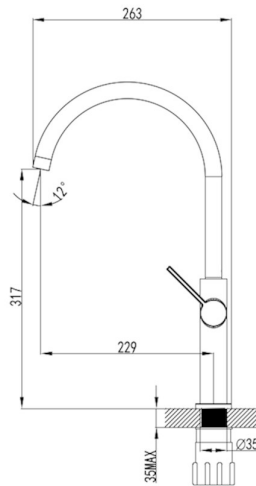

Our Venus Sink Mixer is the ideal choice for any modern Australian kitchen with its perfect goose neck curve and pin handle. This solid brass mixer is available in all Chrome or Chrome/Black.

Finish: Chrome
Material: Solid Brass Construction

WELS Rating: 5 Star – 5.5 litres/min

Temperature: Maximum 80°C

Pressure: Maximum 500 kpa

Warranty: 15 Year Cartridge
7 Year Product or Parts
3 Year Finish (Chrome finish covered under standard Product or Parts Warranty)
Please refer to Warranty Guide for full terms & conditions

While we aim to ensure the specifications shown are correct at time of printing, Summer reserves the right to make modifications without prior notice. Always use the physical product measurements for mark-ups and roughing-in as the line drawing shown may differ from the actual product over time. All measurements are shown in millimetres. Colours may vary from image shown.