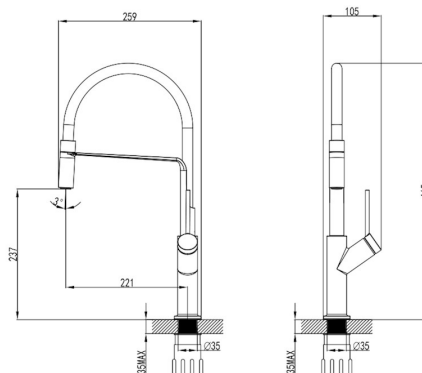

Hera Sink Mixer - Chrome and Black (Pull Out)

WPF569081JDH

Our Venus Sink Mixer is the ideal choice for any modern Australian kitchen with its perfect goose neck curve and pin handle. This solid brass mixer is available in all Chrome or Chrome/Black.

Finish: Chrome and Black

Material: Solid Brass Construction

WELS Rating: 5 Star – 6.0 litres/min

Temperature: Maximum 80°C

Pressure: Maximum 500 kpa

Warranty:
15 Year Cartridge
7 Year Product or Parts
3 Year Finish (Chrome finish covered under standard Product or Parts Warranty)
Please refer to Warranty Guide for full terms & conditions

While we aim to ensure the specifications shown are correct at time of printing, Summer reserves the right to make modifications without prior notice. Always use the physical product measurements for mark-ups and roughing-in as the line drawing shown may differ from the actual product over time. All measurements are shown in millimetres. Colours may vary from image shown.