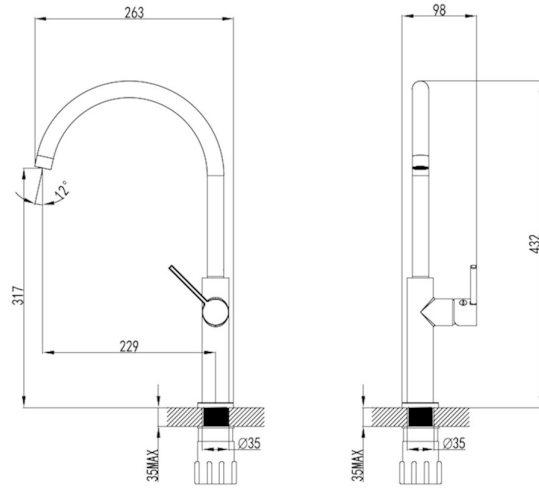

# Hera Sink Mixer - Black (Pull Out)

WPF569081PA

The Hera Pull out Sink Mixer features a matte black flexible hose for maximum reach especially when paired with a double sink. Its durability comes from its solid brass construction whilst the silicone coating of the hose allows for additional flexibility.

Finish: Chrome  
Material: Solid Brass Construction

WELS Rating	5 Star – 6.0 litres/min
Temperature	Maximum 80°C

Pressure: Maximum 500 kpa

**Warranty:**  
15 Year Cartridge  
7 Year Product or Parts  
3 Year Finish (Chrome finish covered under standard Product or Parts Warranty)  
*Please refer to Warranty Guide for full terms & conditions*

While we aim to ensure the specifications shown are correct at time of printing, Summer reserves the right to make modifications without prior notice. Always use the physical product measurements for mark-ups and roughing-in as the line drawing shown may differ from the actual product over time. All measurements are shown in millimetres. Colours may vary from image shown.