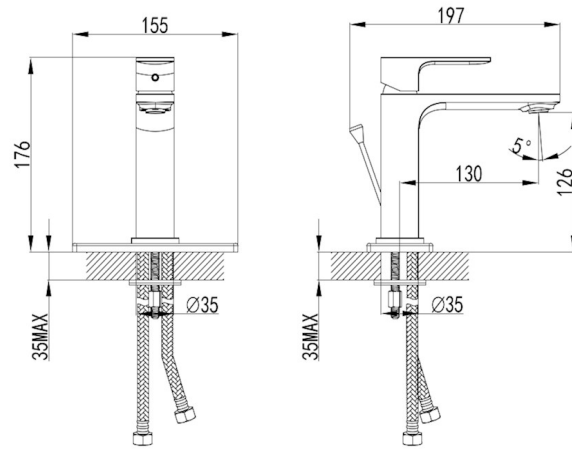

DOLPHIN Basin Mixer

WPS168080C

Our Dolphin tapware series is subtly masculine in its distinctly squared body and handles. This solid brass range is ideal for any contemporary bathroom. The Dolphin Basin Mixer is available in both a standard and taller height to suit a variety of basin and sink designs.

Finishes: Chrome
Material Solid Brass Construction

WELS Rating 5 Star – 5.5 litres/min

Temperature Maximum 80°C

Pressure Maximum 500 kpa

Warranty: 15 Year Cartridge
7 Year Product or Parts
3 Year Finish (Chrome finish covered under standard Product or Parts Warranty)
Please refer to Warranty Guide for full terms & conditions

While we aim to ensure the specifications shown are correct at time of printing, Summer reserves the right to make modifications without prior notice. Always use the physical product measurements for mark-ups and roughing-in as the line drawing shown may differ from the actual product over time. All measurements are shown in millimetres. Colours may vary from image shown.