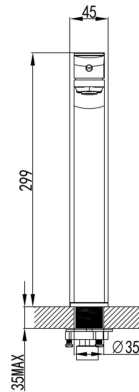

SUMMER

DOLPHIN Tall Basin Mixer WPS168A80C

Our Dolphin tapware series is subtly masculine in its distinctly squared body and handles. This solid brass range is ideal for any contemporary bathroom. The Dolphin Basin Mixer is available in both a standard and taller height to suit a variety of basin and sink designs.

Finishes: Chrome
Material Solid Brass Construction

WELS Rating 5 Star – 5.5 litres/min

Temperature Maximum 80°C

Pressure Maximum 500 kpa

Warranty: 15 Year Cartridge
7 Year Product or Parts
3 Year Finish (Chrome finish covered under standard Product or Parts Warranty)
Please refer to Warranty Guide for full terms & conditions

While we aim to ensure the specifications shown are correct at time of printing, Summer reserves the right to make modifications without prior notice. Always use the physical product measurements for mark-ups and roughing-in as the line drawing shown may differ from the actual product over time. All measurements are shown in millimetres. Colours may vary from image shown.