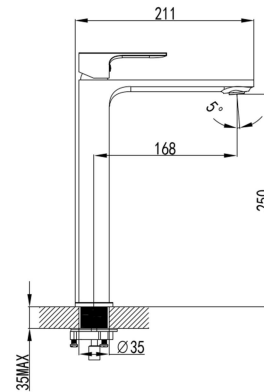

SUMMER

DOLPHIN Tall Basin Mixer WPS168A80C

Our Dolphin tapware series is subtly masculine in its distinctly squared body and handles. This solid brass range is ideal for any contemporary bathroom. The Dolphin Basin Mixer is available in both a standard and taller height to suit a variety of basin and sink designs.

Finishes: Chrome
Material Solid Brass Construction

WELS Rating 5 Star – 5.5 litres/min

Temperature Maximum 80°C

Pressure Maximum 500 kpa

Warranty: 15 Year Cartridge
7 Year Product or Parts
3 Year Finish (Chrome finish covered under standard Product or Parts Warranty)
Please refer to Warranty Guide for full terms & conditions

While we aim to ensure the specifications shown are correct at time of printing, Summer reserves the right to make modifications without prior notice. Always use the physical product measurements for mark-ups and roughing-in as the line drawing shown may differ from the actual product over time. All measurements are shown in millimetres. Colours may vary from image shown.