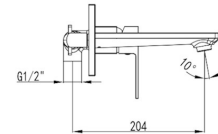

# DOLPHIN Wall Basin/Bath Mixer

WQY148080C

Our Dolphin tapware series is subtly masculine in its distinctly squared body and handles. This solid brass range is ideal for any contemporary bathroom. The Dolphin Basin/Bath Mixer is a water efficient choice with its 5 Star WELS rating.

Finishes: Chrome  
Material: Solid Brass Construction

WELS Rating: 5 Star – 5.5 litres/min

Temperature: Maximum 80°C

Pressure: Maximum 500 kpa

**Warranty:** 15 Year Cartridge  
7 Year Product or Parts  
3 Year Finish (Chrome finish covered under standard Product or Parts Warranty)  
*Please refer to Warranty Guide for full terms & conditions*

While we aim to ensure the specifications shown are correct at time of printing, Summer reserves the right to make modifications without prior notice. Always use the physical product measurements for mark-ups and roughing-in as the line drawing shown may differ from the actual product over time. All measurements are shown in millimetres. Colours may vary from image shown.