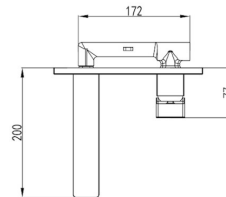

# DOLPHIN Wall Basin/Bath Mixer

WQY148080C

Our Dolphin tapware series is subtly masculine in its distinctly squared body and handles. This solid brass range is ideal for any contemporary bathroom. The Dolphin Basin/Bath Mixer is a water efficient choice with its 5 Star WELS rating.

Finishes: Chrome  
Material: Solid Brass Construction

WELS Rating: 5 Star – 5.5 litres/min

Temperature: Maximum 80°C

Pressure: Maximum 500 kpa

**Warranty:** 15 Year Cartridge  
7 Year Product or Parts  
3 Year Finish (Chrome finish covered under standard Product or Parts Warranty)  
*Please refer to Warranty Guide for full terms & conditions*

While we aim to ensure the specifications shown are correct at time of printing, Summer reserves the right to make modifications without prior notice. Always use the physical product measurements for mark-ups and roughing-in as the line drawing shown may differ from the actual product over time. All measurements are shown in millimetres. Colours may vary from image shown.