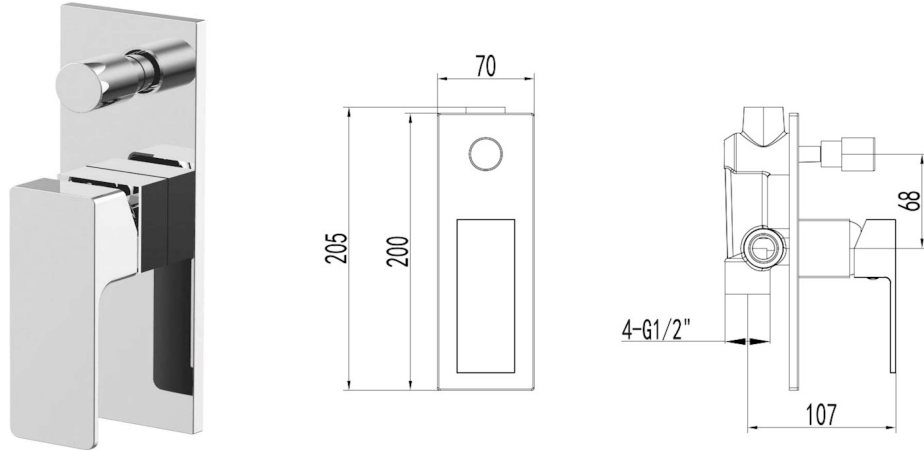

DOLPHIN Wall Mixer with Diverter

WQY24F40C

D

Our Dolphin tapware series is subtly masculine in its distinctly squared body and handles. This solid brass range is ideal for any contemporary bathroom. The Dolphin Shower Mixer Diverter is a water efficient choice.

Finishes:	Chrome
Material	Solid Brass Construction
Temperature	Maximum 80°C
Pressure	Maximum 500 kpa
Warranty:	15 Year Cartridge 7 Year Product or Parts 3 Year Finish (Chrome finish covered under standard Product or Parts Warranty) <i>Please refer to Warranty Guide for full terms & conditions</i>

While we aim to ensure the specifications shown are correct at time of printing, Summer reserves the right to make modifications without prior notice. Always use the physical product measurements for mark-ups and roughing-in as the line drawing shown may differ from the actual product over time. All measurements are shown in millimetres. Colours may vary from image shown.