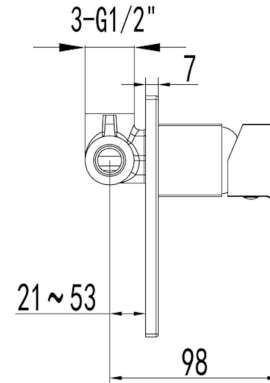

DOLPHIN WALL Mixer

WQY34F40C

Our Dolphin tapware series is subtly masculine in its distinctly squared body and handles. This solid brass range is ideal for any contemporary bathroom. The Dolphin Shower/Wall Mixer is a water efficient choice.

Finishes	Chrome
Material	Solid Brass Construction
Temperature	Maximum 80°C
Pressure	Maximum 500 kpa
Warranty:	15 Year Cartridge 7 Year Product or Parts 3 Year Finish (Chrome finish covered under standard Product or Parts Warranty) <i>Please refer to Warranty Guide for full terms & conditions</i>

While we aim to ensure the specifications shown are correct at time of printing, Summer reserves the right to make modifications without prior notice. Always use the physical product measurements for mark-ups and roughing-in as the line drawing shown may differ from the actual product over time. All measurements are shown in millimetres. Colours may vary from image shown.