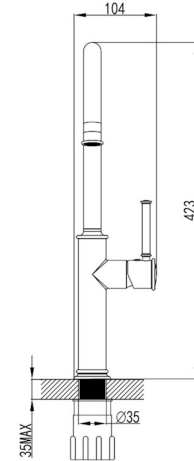

Tayla Sink Mixer - Chrome WRQ569093C

Our Tayla Sink Mixer is the ideal choice for any modern Australian kitchen with its perfect goose neck curve and pin handle. This sophisticated mixer is a water efficient choice with its 5 Star WELS rating.

Finish: Chrome
Material: Solid Brass Construction

WELS Rating: 5 Star – 5.0 litres/min

Temperature: Maximum 80°C

Pressure: Maximum 500 kpa

Warranty: 15 Year Cartridge
7 Year Product or Parts
3 Year Finish (Chrome finish covered under standard Product or Parts Warranty)
Please refer to Warranty Guide for full terms & conditions

While we aim to ensure the specifications shown are correct at time of printing, Summer reserves the right to make modifications without prior notice. Always use the physical product measurements for mark-ups and roughing-in as the line drawing shown may differ from the actual product over time. All measurements are shown in millimetres. Colours may vary from image shown.