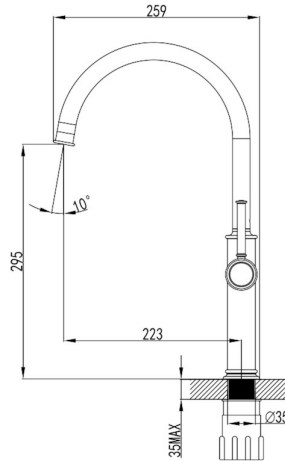

Tayla Sink Mixer - Chrome WRQ569093C

Our Tayla Sink Mixer is the ideal choice for any modern Australian kitchen with its perfect goose neck curve and pin handle. This sophisticated mixer is a water efficient choice with its 5 Star WELS rating.

Finish: Chrome
Material: Solid Brass Construction

WELS Rating: 5 Star – 5.0 litres/min

Temperature: Maximum 80°C

Pressure: Maximum 500 kpa

Warranty: 15 Year Cartridge
7 Year Product or Parts
3 Year Finish (Chrome finish covered under standard Product or Parts Warranty)
Please refer to Warranty Guide for full terms & conditions

While we aim to ensure the specifications shown are correct at time of printing, Summer reserves the right to make modifications without prior notice. Always use the physical product measurements for mark-ups and roughing-in as the line drawing shown may differ from the actual product over time. All measurements are shown in millimetres. Colours may vary from image shown.