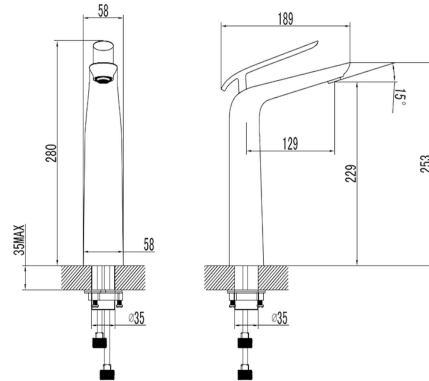

EVA Tall Basin Mixer

ZS16S75JW

Our signature Eva range was created with a focus on both modern mindfulness and attention to detail. This series is characterised by its elegantly slender handle which echoes the form of its contoured body. The Eva Tall Basin/Bath Mixer is the water efficient choice for any modern Australian home with its 6 Star WELS rating. Available in both all chrome and chrome/white combo.

Available Finishes: Chrome & White (ZS16S75JW)
Chrome (ZS16S75C)

Material Solid Brass Construction

WELS Rating 6 Star – 4.5 litres/min

Temperature Maximum 80°C

Pressure Maximum 500 kpa

Warranty: 15 Year Cartridge
7 Year Product or Parts
3 Year Finish (Chrome finish covered under standard Product or Parts Warranty)
Please refer to Warranty Guide for full terms & conditions

While we aim to ensure the specifications shown are correct at time of printing, Summer reserves the right to make modifications without prior notice. Always use the physical product measurements for mark-ups and roughing-in as the line drawing shown may differ from the actual product over time. All measurements are shown in millimetres. Colours may vary from image shown.