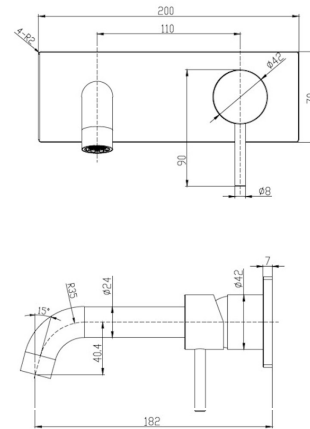

SYDNEY Wall Basin/Bath Mixer

ZY148U01PA

Our Sydney range embodies all that we love about the city we call home: the perfect balance of contemporary design and timelessness. This range is characterised by a slender cylindrical body paired with a modern slimline handle. The Sydney Basin/Bath Mixer is of a machined brass construction and is available in both Chrome and Black finishes.

Available Finishes: Chrome (ZY148U01C)
Black (ZY148U01PA)

Material Solid Brass Construction

WELS Rating 6 Star – 4.5 litres/min

Temperature Maximum 80°C

Pressure Maximum 500 kpa

Warranty: 15 Year Cartridge
7 Year Product or Parts
3 Year Finish (Chrome finish covered under standard Product or Parts Warranty)
Please refer to Warranty Guide for full terms & conditions

While we aim to ensure the specifications shown are correct at time of printing, Summer reserves the right to make modifications without prior notice. Always use the physical product measurements for mark-ups and roughing-in as the line drawing shown may differ from the actual product over time. All measurements are shown in millimetres. Colours may vary from image shown.