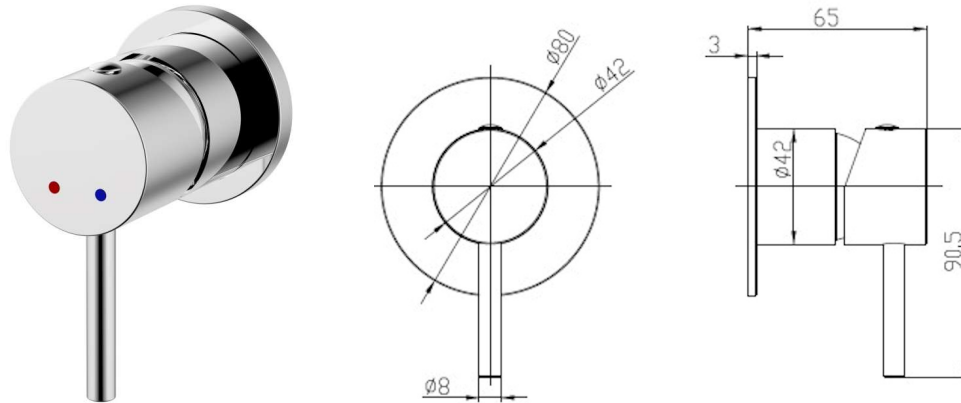

SYDNEY WALL Mixer

ZY348201C

Our Sydney range embodies all that we love about the city we call home: the perfect balance of contemporary design and timelessness. This range is characterised by a cylindrical body paired with a modern slimline handle. The Sydney Shower Mixer is one of our most popular mixer designs thanks to its simple elegance and versatility. Available in both Chrome and Black.

Available Finishes	Chrome (ZY348201C) Black (ZY348201PA)
Material	Solid Brass Construction
Temperature	Maximum 80°C
Pressure	Maximum 500 kpa
Warranty:	15 Year Cartridge 7 Year Product or Parts 3 Year Finish (Chrome finish covered under standard Product or Parts Warranty) <i>Please refer to Warranty Guide for full terms & conditions</i>

While we aim to ensure the specifications shown are correct at time of printing, Summer reserves the right to make modifications without prior notice. Always use the physical product measurements for mark-ups and roughing-in as the line drawing shown may differ from the actual product over time. All measurements are shown in millimetres. Colours may vary from image shown.